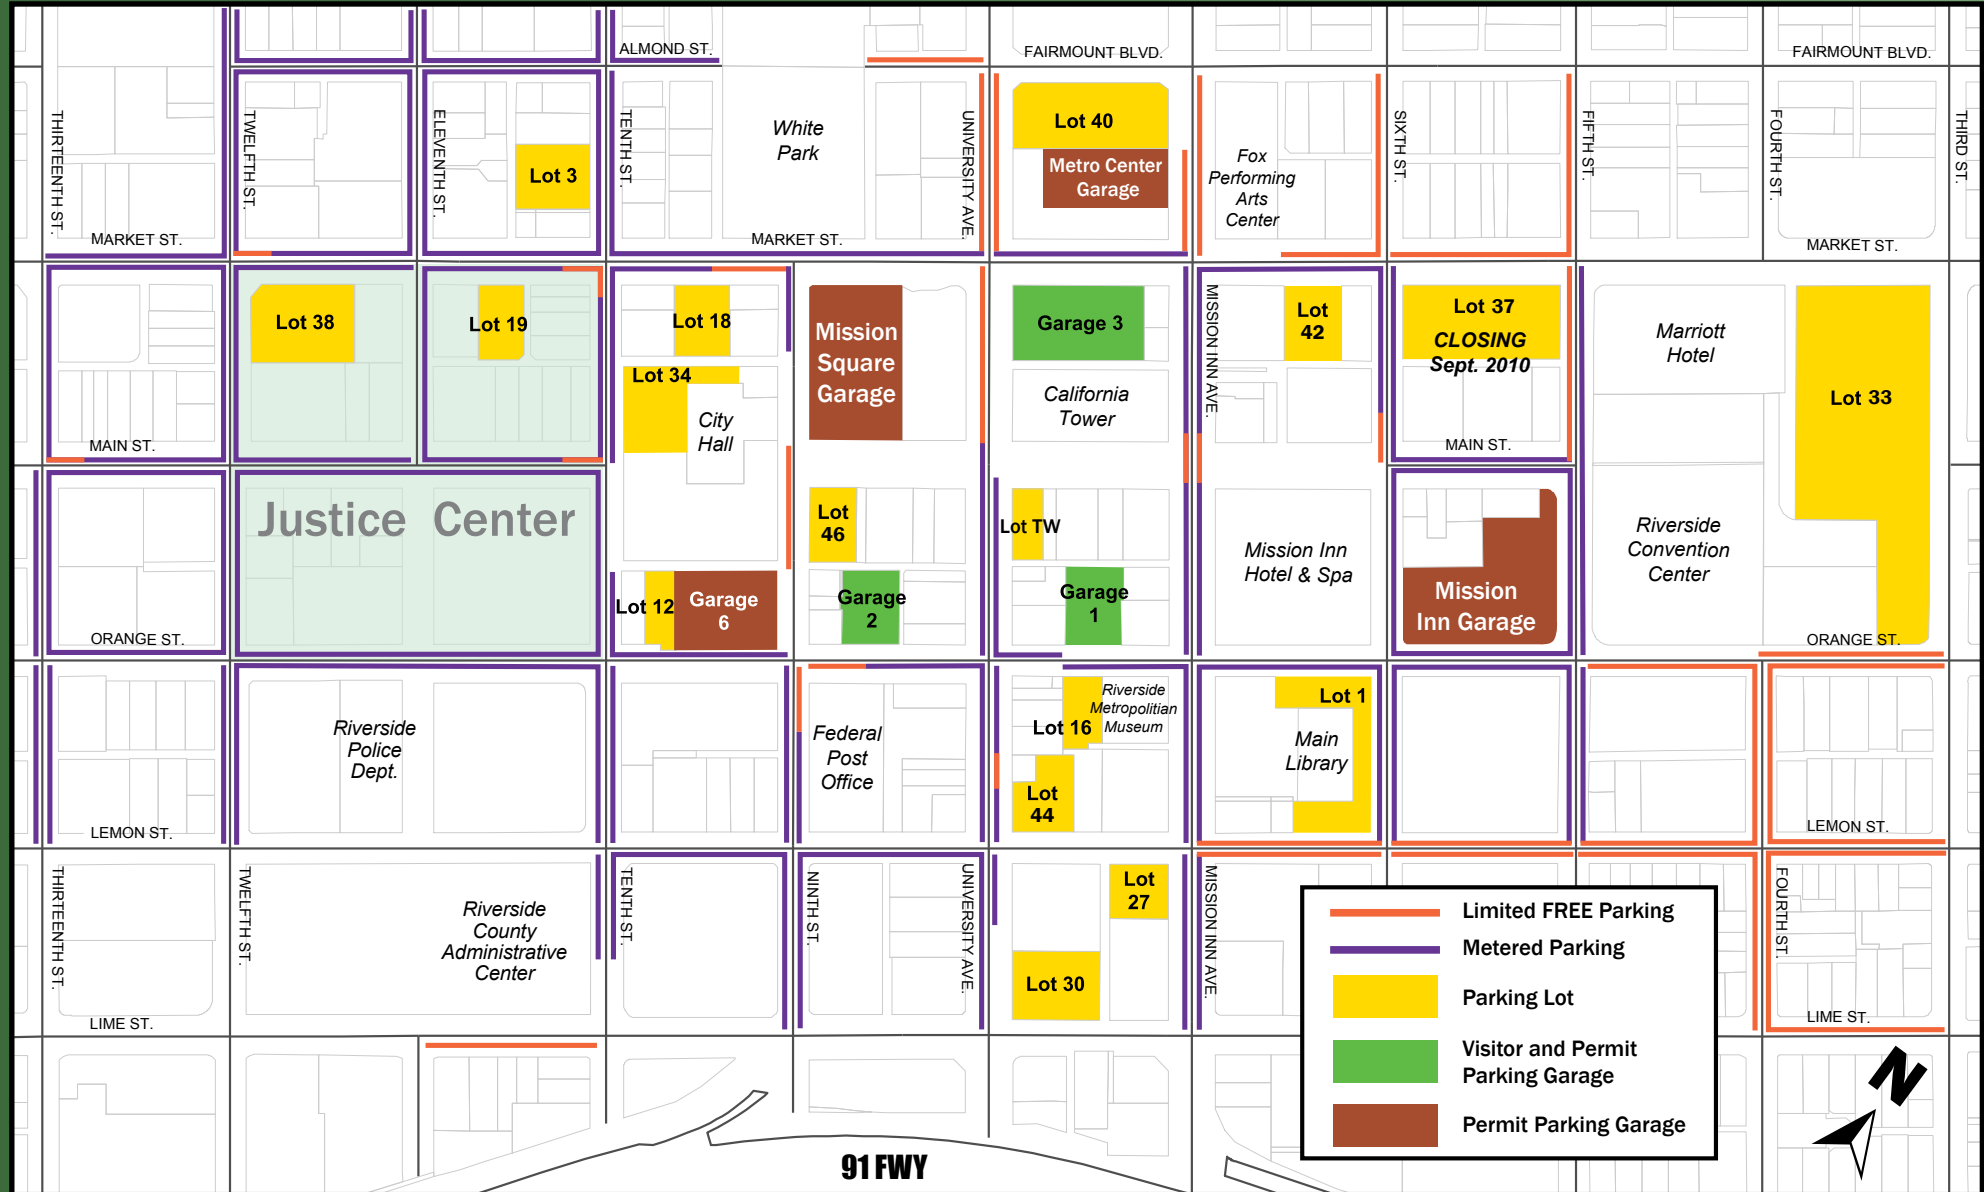

# DOWNTOWN RIVERSIDE AND JUSTICE CENTER PARKING FACILITIES

Limited FREE Parking: 

Metered Parking: 

Garage 1: Visitor (90 min. FREE) & Permit Parking

Garage 2: Visitor (90 min. FREE) & Permit Parking

Garage 3: Visitor (90 min. FREE) & Permit Parking

Lot 19: Metered & Reserved Parking

Lot 27: Metered & Permit Parking

Lot 30: Metered & Permit Parking

Lot 33: Metered & Permit Parking

Lot 34: Visitor Parking (1 hr. FREE)

Lot 37: Visitor (2 hr. FREE) & Permit Parking

*This lot is closing September 2010*

Lot 38: Metered Parking

Lot 40: Metered & Permit Parking

Lot 42: Metered & Permit Parking

Lot 44: Metered & Permit Parking

Lot 46: Metered & Permit Parking

Lot TW: Metered Parking